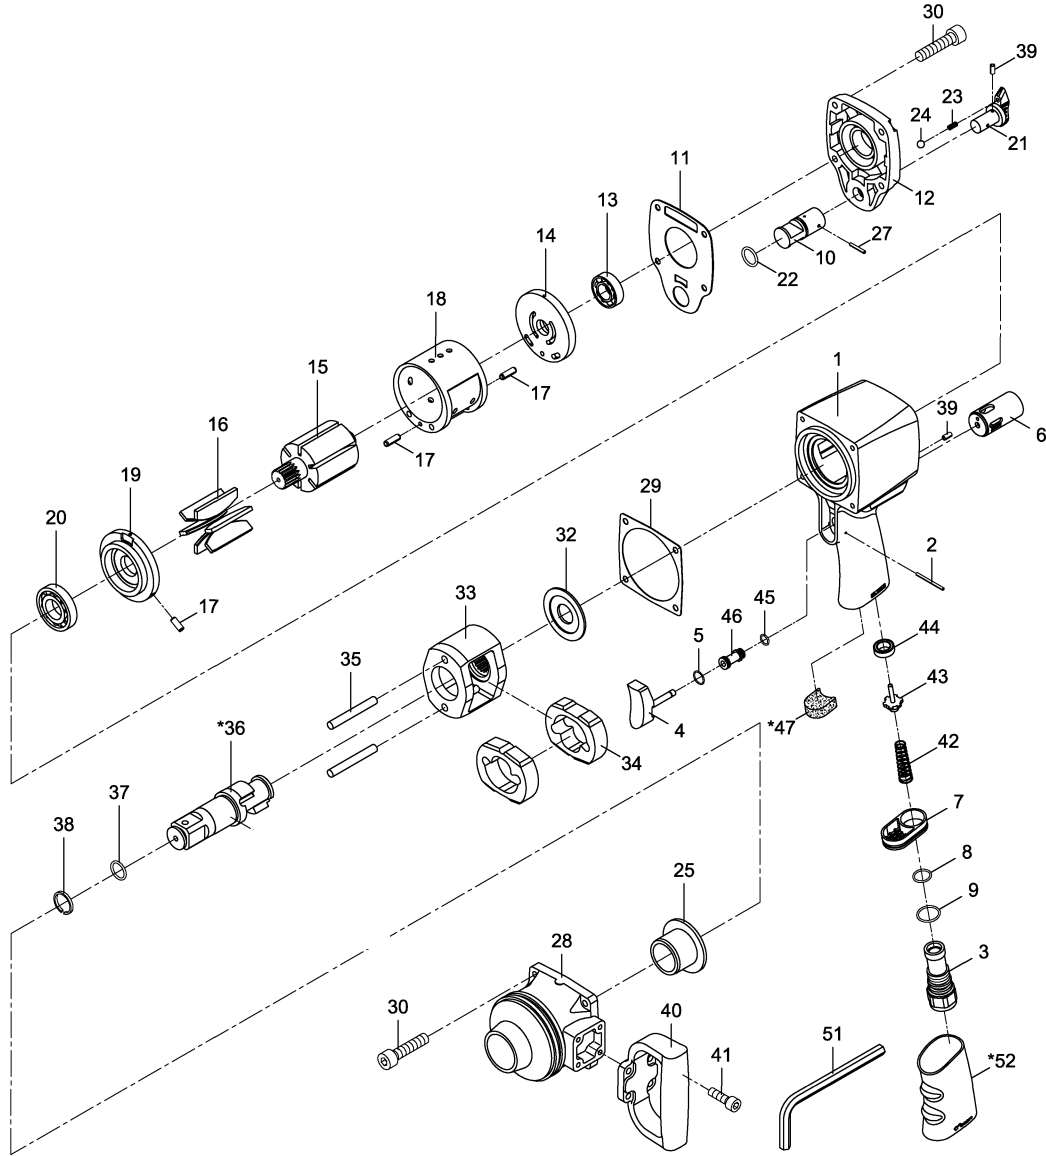

# OS-4074 **GAV** HAVALI SOMUN SÖKME

Index No.	Parts No.	Description	Index No.	Parts No.	Description
1	47-407401	Motor Housing	27	50102-12	Spring Pin (3x20)
2	SP02002600	Spring Pin (2x26)	28	47-407328	Hammer Case
3	47-407403	Air Inlet	29	47-407335	Gasket
4	47-407404	Trigger	30	7H-753539	Screw (8) (M6x25)
5	52236	O-Ring (10.5x1)	32	47-407327	Washer
6	47-407406	Reverse Valve Bushing	33	47-407308	Hammer Cage
7	47-407407	Exhaust Diffuser	34	47-407311	Hammer (2)
8	72009	O-Ring (15.7x1.7)	35	47-407317	Hammer Pin (2)
9	72023	O-Ring (20.35x1.78)		47-407302-11	Anvil (1")
10	47-407410	Reverse Valve (4x28)	*36		
11	47-407434	Gasket	37	10211	O-Ring
12	47-407420	Rear Cover	38	47-405112	Retainer Ring
13	020320-12	Ball Bearing (6003z)	39	70117-13	Spring Pin (2) (2.5x5)
14	47-407314	Rear End Plate	40	47-407360	Dead Handle
15	47-407315	Rotor	41	7H-753528	Screw (4) (M6x20)
16	47-407316	Rotor Blade (6)	42	43-403647	Valve Spring
17	SP04001000	Spring Pin (3) (4x10)	43	43-403148	Valve Stem
18	47-407318	Cylinder	44	43-403145	Rubber Spacer
19	47-407419	Front End Plate	45	OR00765102	O-Ring (7.65x1.2)
20	0R14	Ball Bearing (R14)	46	47-407446	Valve Bushing
21	47-407421	Reverse Lever	*47	47-407453	Damping Diffuser
22	OR01608204	O-Ring (16.8x2.4)	51	10018	Hex.Key Wrench (M5)
23	43-403323	Spring	*52	47-407452	Rubber Grip
24	5K-3011B25	Steel Ball (9/64")			
25	47-407325	Anvil Bushing			

\* Optional Parts

1205-011

**Bi Dünya Havalı**

Havalı El Aletleri Satış & Teknik Servis  
Tel: 0536 451 11 88